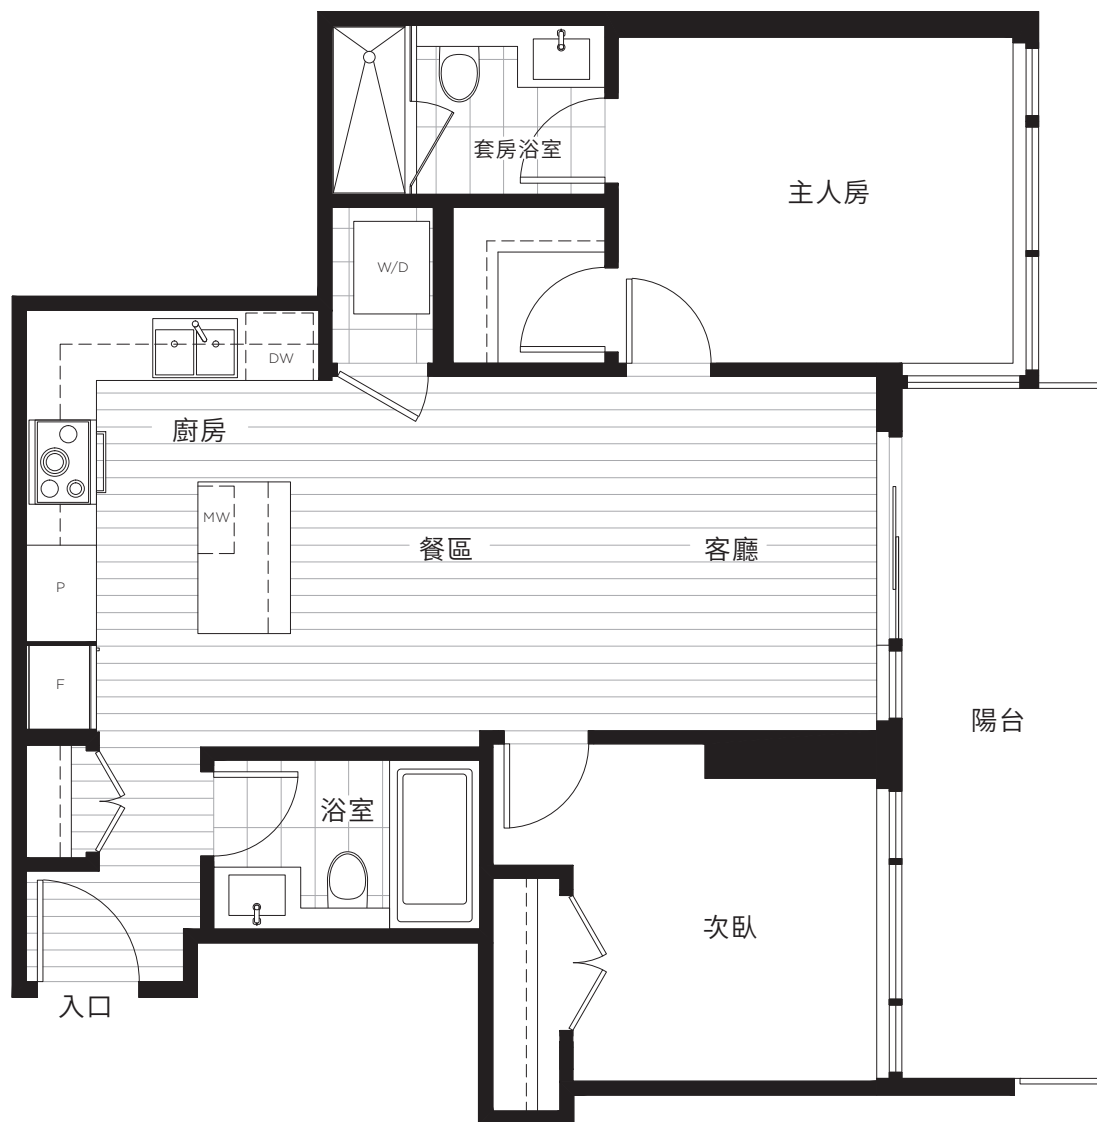

Sydney

LOUGHEED
TOWN CENTRE

B

2 睡房
2 浴室
約 761 平方英尺
陽台約 123 平方英尺

樓層 12-25

In a continuing effort to meet the challenge of product improvements, we reserve the right to modify or change dimensions, sizes, specifications, layouts, plan orientations and materials without notice. All deck, patio, balcony, terraces and yard sizes may vary. Columns, privacy screens, spandrel, demising walls and guardrail details may vary depending upon floor level. The quality homes at Sydney are built by LM Sydney Homes Limited Partnership. E. & O.E.